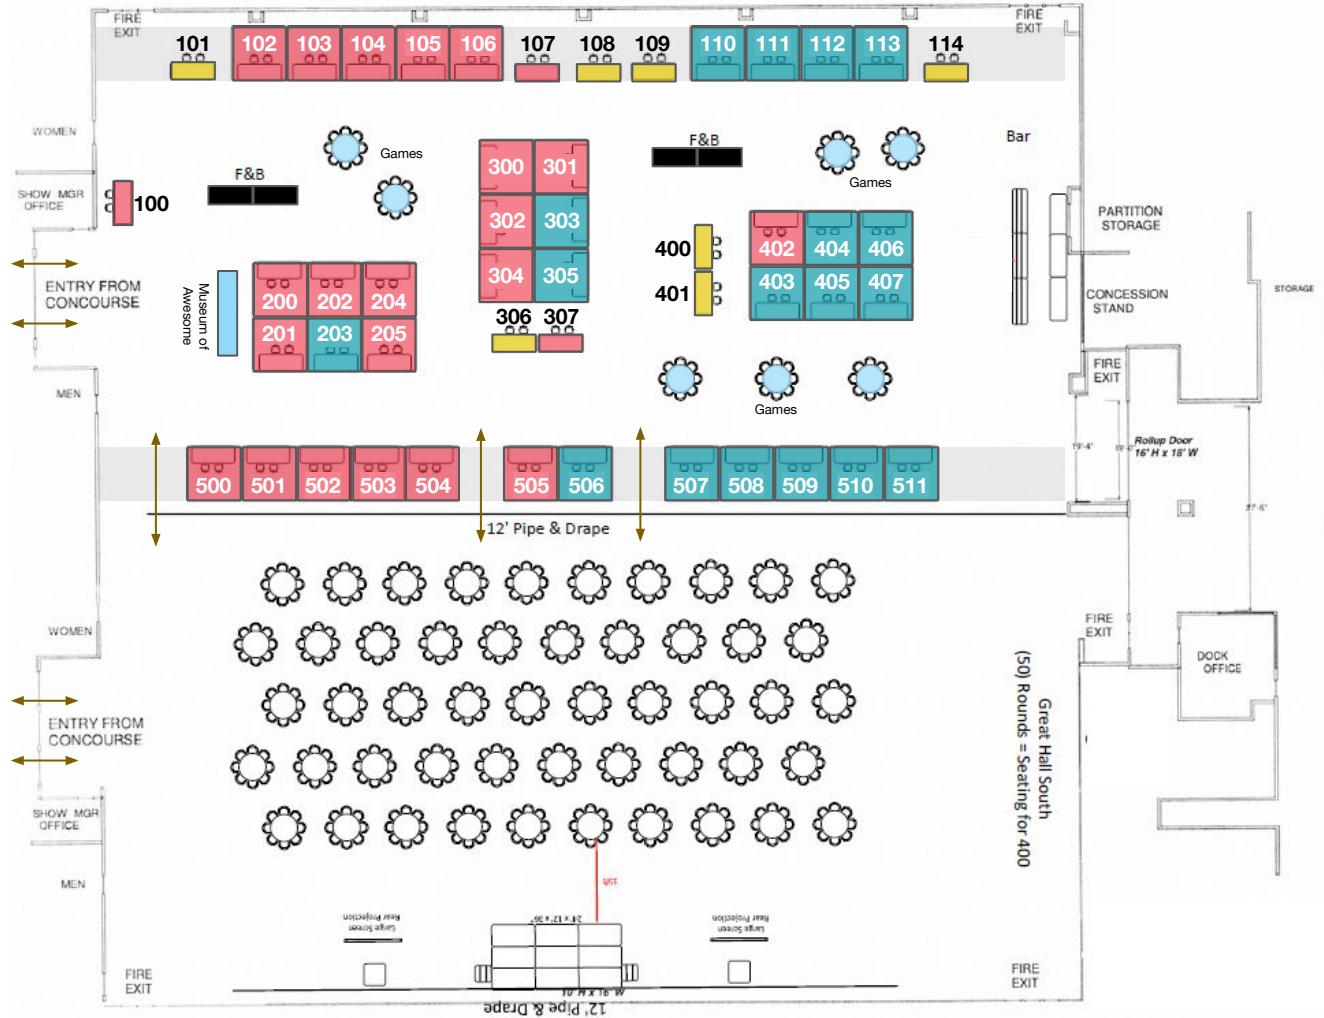

# River Center Exhibits & Gen. Sessions

- Table only
- 10x10 space
- Reserved